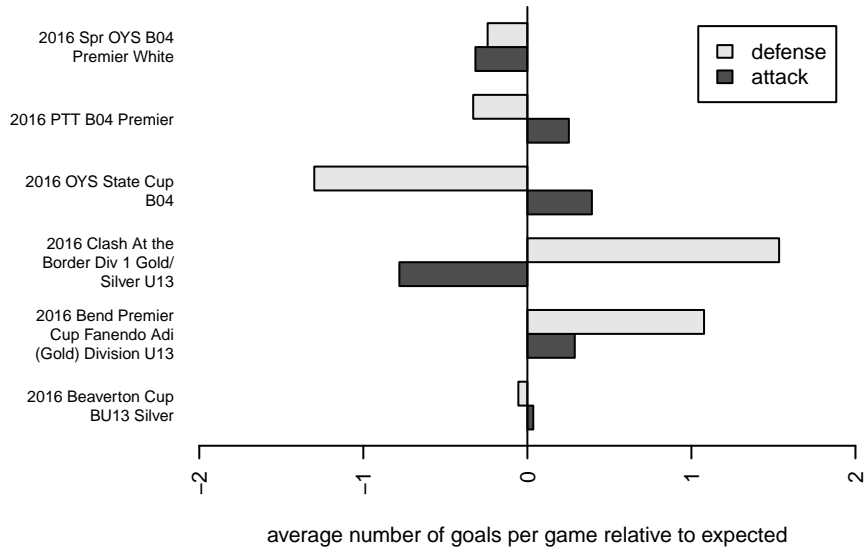

Bend FC Timbers Red B04

Bend FC
 Bend, OR
 B04 total strength=1062
 attack=4.38 defense=1.4
 fall league = PTT B04 Premier
 spr league = Spr OYS B04 Premier White
 notes= Bachelor

alt names used:
 BEND FC TIMBERS BFCT 04B RED (OR)
 Bend FC Timbers 04 Red
 Bend FC Timbers 04B RED
 BFCT 04 Boys Red
 Bend FC Timbers 04B RED
 Bend FC Timbers 04B RED

Venues played:
 2016 Clash At the Border Div 1 Gold/Silver U13
 2016 Beaverton Cup BU13 Silver
 2016 Bend Premier Cup Fanendo Adi (Gold) Di
 2016 PTT B04 Premier
 2016 Spr OYS B04 Premier White
 2016 OYS State Cup B04

**attack and defense variance (black dot)
relative to other teams
and top 10 in region**

**attack and defense rating
relative to others at age
and all opponents in last 13 months**

Performance relative to 13 month average