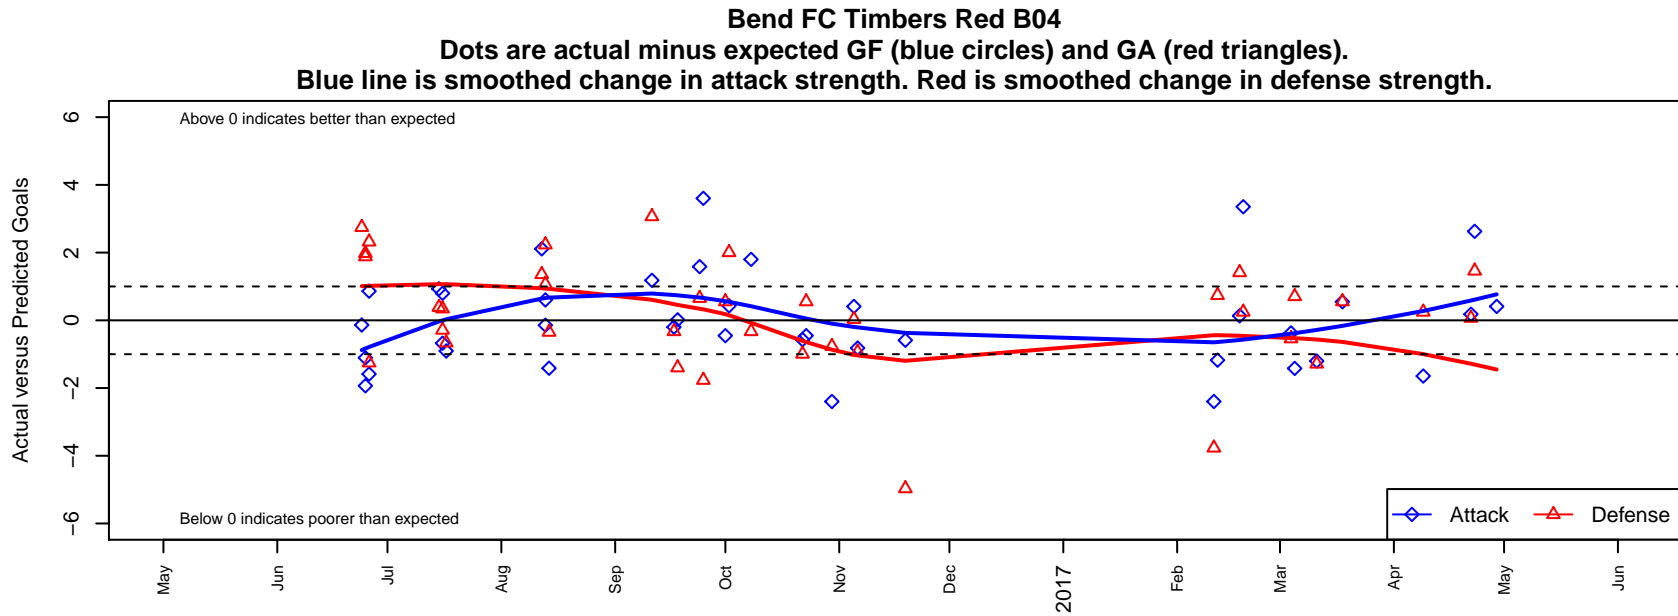

Bend FC Timbers Red B04

Bend FC
 Bend, OR
 B04 total strength=1062
 attack=4.38 defense=1.4
 fall league = PTT B04 Premier
 spr league = Spr OYS B04 Premier White
 notes= Bachelor

alt names used:
 BEND FC TIMBERS BFCT 04B RED (OR)
 Bend FC Timbers 04 Red
 Bend FC Timbers 04B RED
 BFCT 04 Boys Red
 Bend FC Timbers 04B RED
 Bend FC Timbers 04B RED

Venues played:
 2016 Clash At the Border Div 1 Gold/Silver U13
 2016 Beaverton Cup BU13 Silver
 2016 Bend Premier Cup Fanendo Adi (Gold) Di
 2016 PTT B04 Premier
 2016 Spr OYS B04 Premier White
 2016 OYS State Cup B04

**attack and defense variance (black dot)
relative to other teams
and top 10 in region**

**attack and defense rating
relative to others at age
and all opponents in last 13 months**

Performance relative to 13 month average