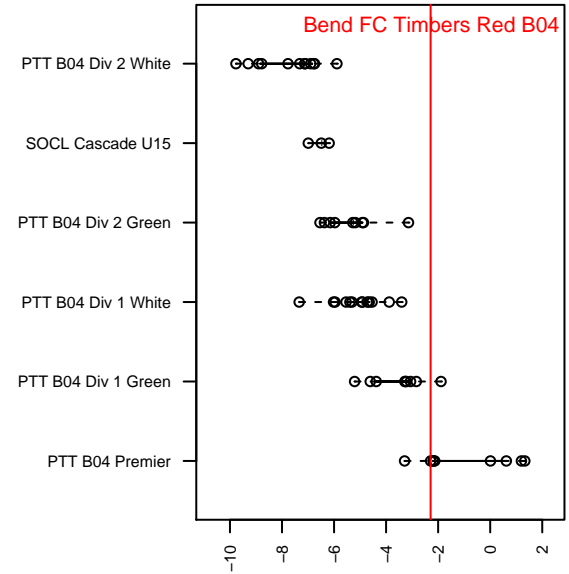

Bend FC Timbers Red B04

Bend FC
 Bend, OR
 B04 total strength=1062
 attack=4.38 defense=1.4
 fall league = PTT B04 Premier
 spr league = Spr OYS B04 Premier White
 notes= Bachelor

alt names used:
 BEND FC TIMBERS BFCT 04B RED (OR)
 Bend FC Timbers 04 Red
 Bend FC Timbers 04B RED
 BFCT 04 Boys Red
 Bend FC Timbers 04B RED
 Bend FC Timbers 04B RED

Venues played:
 2016 Clash At the Border Div 1 Gold/Silver U13
 2016 Beaverton Cup BU13 Silver
 2016 Bend Premier Cup Fanendo Adi (Gold) Di
 2016 PTT B04 Premier
 2016 Spr OYS B04 Premier White
 2016 OYS State Cup B04

**attack and defense variance (black dot)
relative to other teams
and top 10 in region**

**attack and defense rating
relative to others at age
and all opponents in last 13 months**

Performance relative to 13 month average